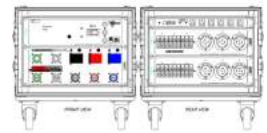

MOTIONLAB RAC PAC