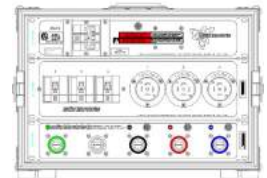

RentalDesk NX Stock List Images

POWER EQUIPMENT

POWER DISTRO
MOTIONLAB 100 AMP THREE-PHASE DISTRO

MOTIONLAB 200 AMP THREE PHASE DISTRO